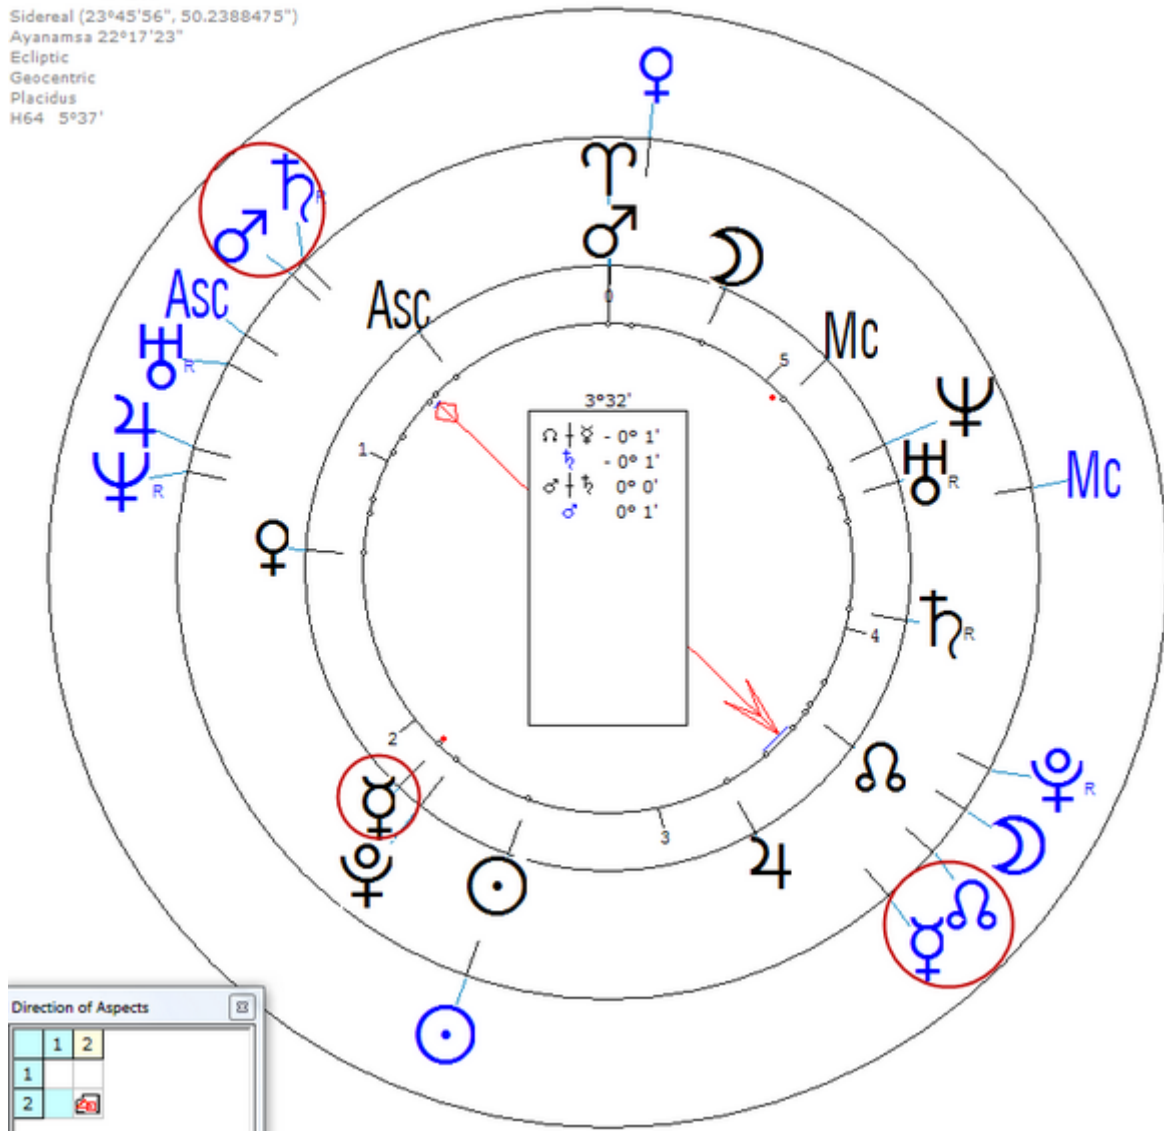

Hess, Rudolf

26 April 1894 at 10:00 (= 10:00 AM)Alexandria, Egypt, 31n12, 29e54
German politician, the Deputy Leader of the Nazi party and No.3
<https://www.astro.com/astro-databank/Hess,_Rudolf>

After four suicide attempts, he strangled himself with an electric cord on 8/17/1987, 4:10 PM,Berlin, Germany age 93.

Solar Return (Harmonic 64)

Solar $\♂/\♃$ = Solar $\♀/\♁$ = $\♀_n$

Solar $\♀$ = $\♂_n/\♃_n$

Solar $\♁$ = Solar $\♃/\♀$ = $\♁_n$

Hess, Rudolf
26 April 1894 Thu 10:00 (GMT+1:59:36) 31n12 29e54
Alexandria, Egypt
Sidereal (23°45'56", 50.2388475")
Ayanamsa 22°17'23"
Ecliptic
Geocentric
Placidus
H64 5°37'